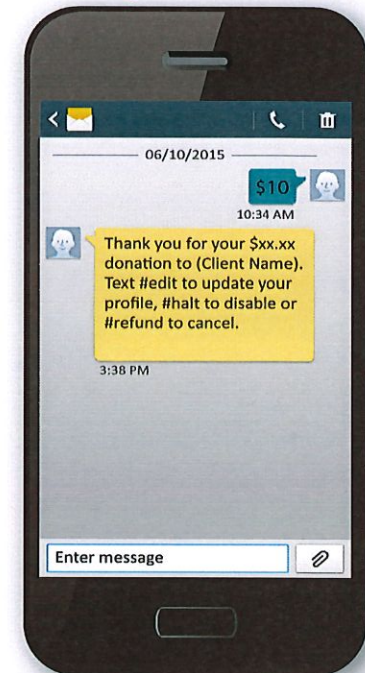

4) Repeat

For future giving, simply send a text with the amount you wish to give and it will process automatically.