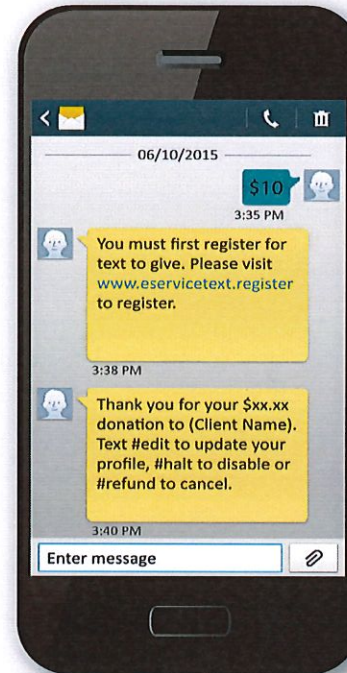

3) Give

After registration is complete, you will receive a verification by text as well as a receipt via email.